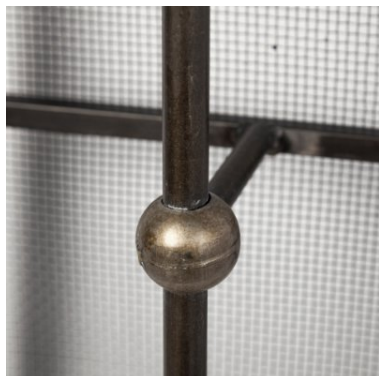

MERCANA

Newcomb 7x53.5 Gold/Black Metal Meshed Rectangular Wall Sconce
SKU: 67950

PREMIUM COMPOSITION

The Newcomb is expertly crafted from metal components that complement each other, resulting in a spectacular wall sconce that is not only visually enticing but also sturdy and substantial.

SUPERIOR FINISH

Featuring a juxtaposition of colors, the Newcomb is a spectacular wall sconce that boasts of a black-toned wall base that complements the stunning antiqued-gold shade.

SINGLE LIGHT

The Newcomb has the ability to host one E26 light bulb under the metal shade. Bulb available for purchase separately.

The Newcomb is a striking, shutter inspired metallic wall sconce featuring an antiqued-gold toned shade on a mesh-style body.

AVAILABLE IN

1 Color

1 Size

Explore Online

MERCANA

Newcomb 7x53.5 Gold/Black Metal Meshed Rectangular Wall Sconce